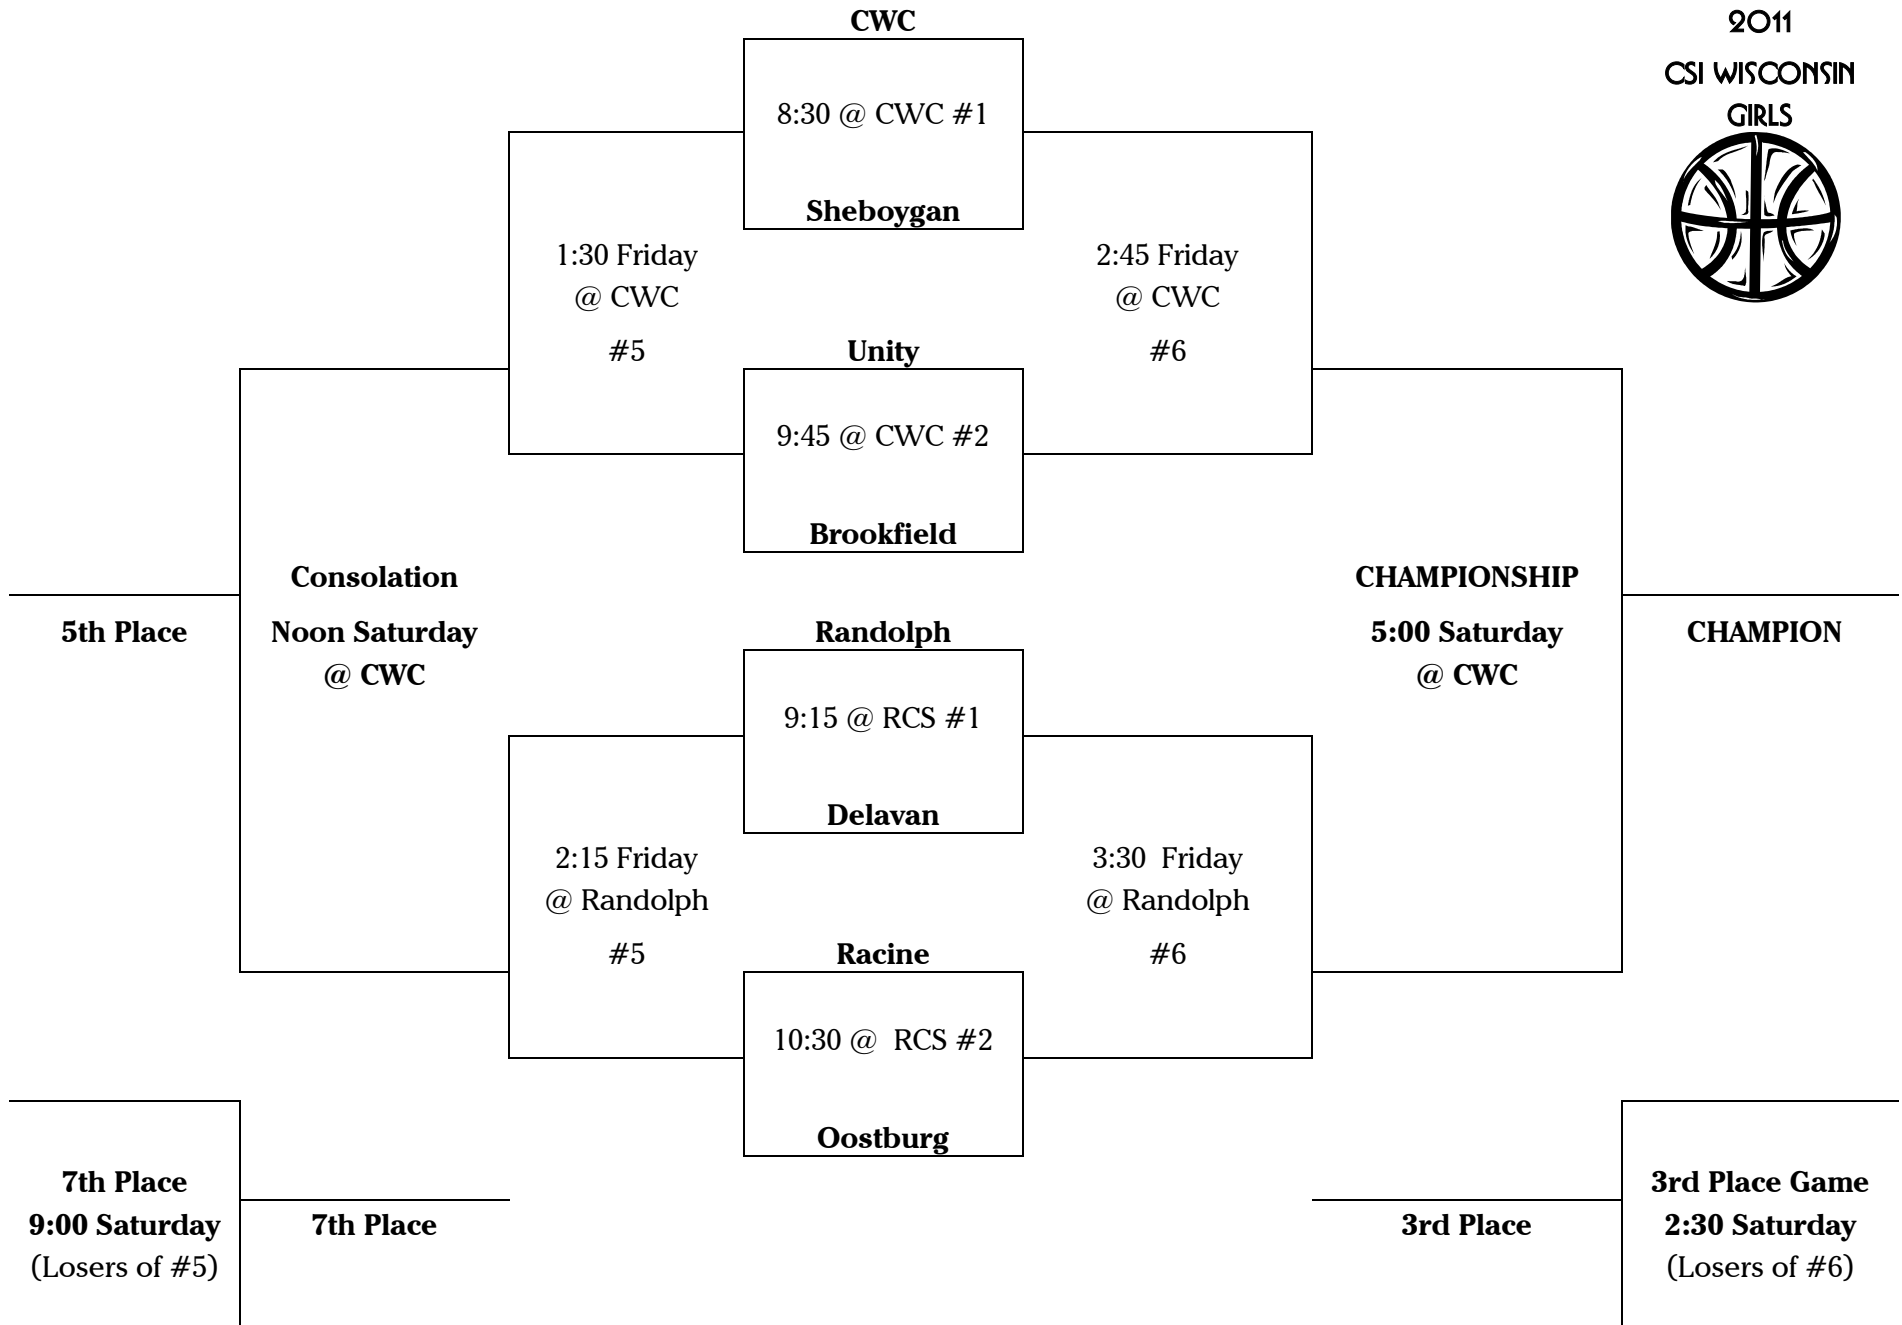

2011  
CSI WISCONSIN  
GIRLS

\*\*\*Praise & Worship Time will be held on Saturday at 11:30 AM

2011  
CSI WISCONSIN  
BOYS

\*\*\*Praise & Worship Time will be held on Saturday at 11:30 AM