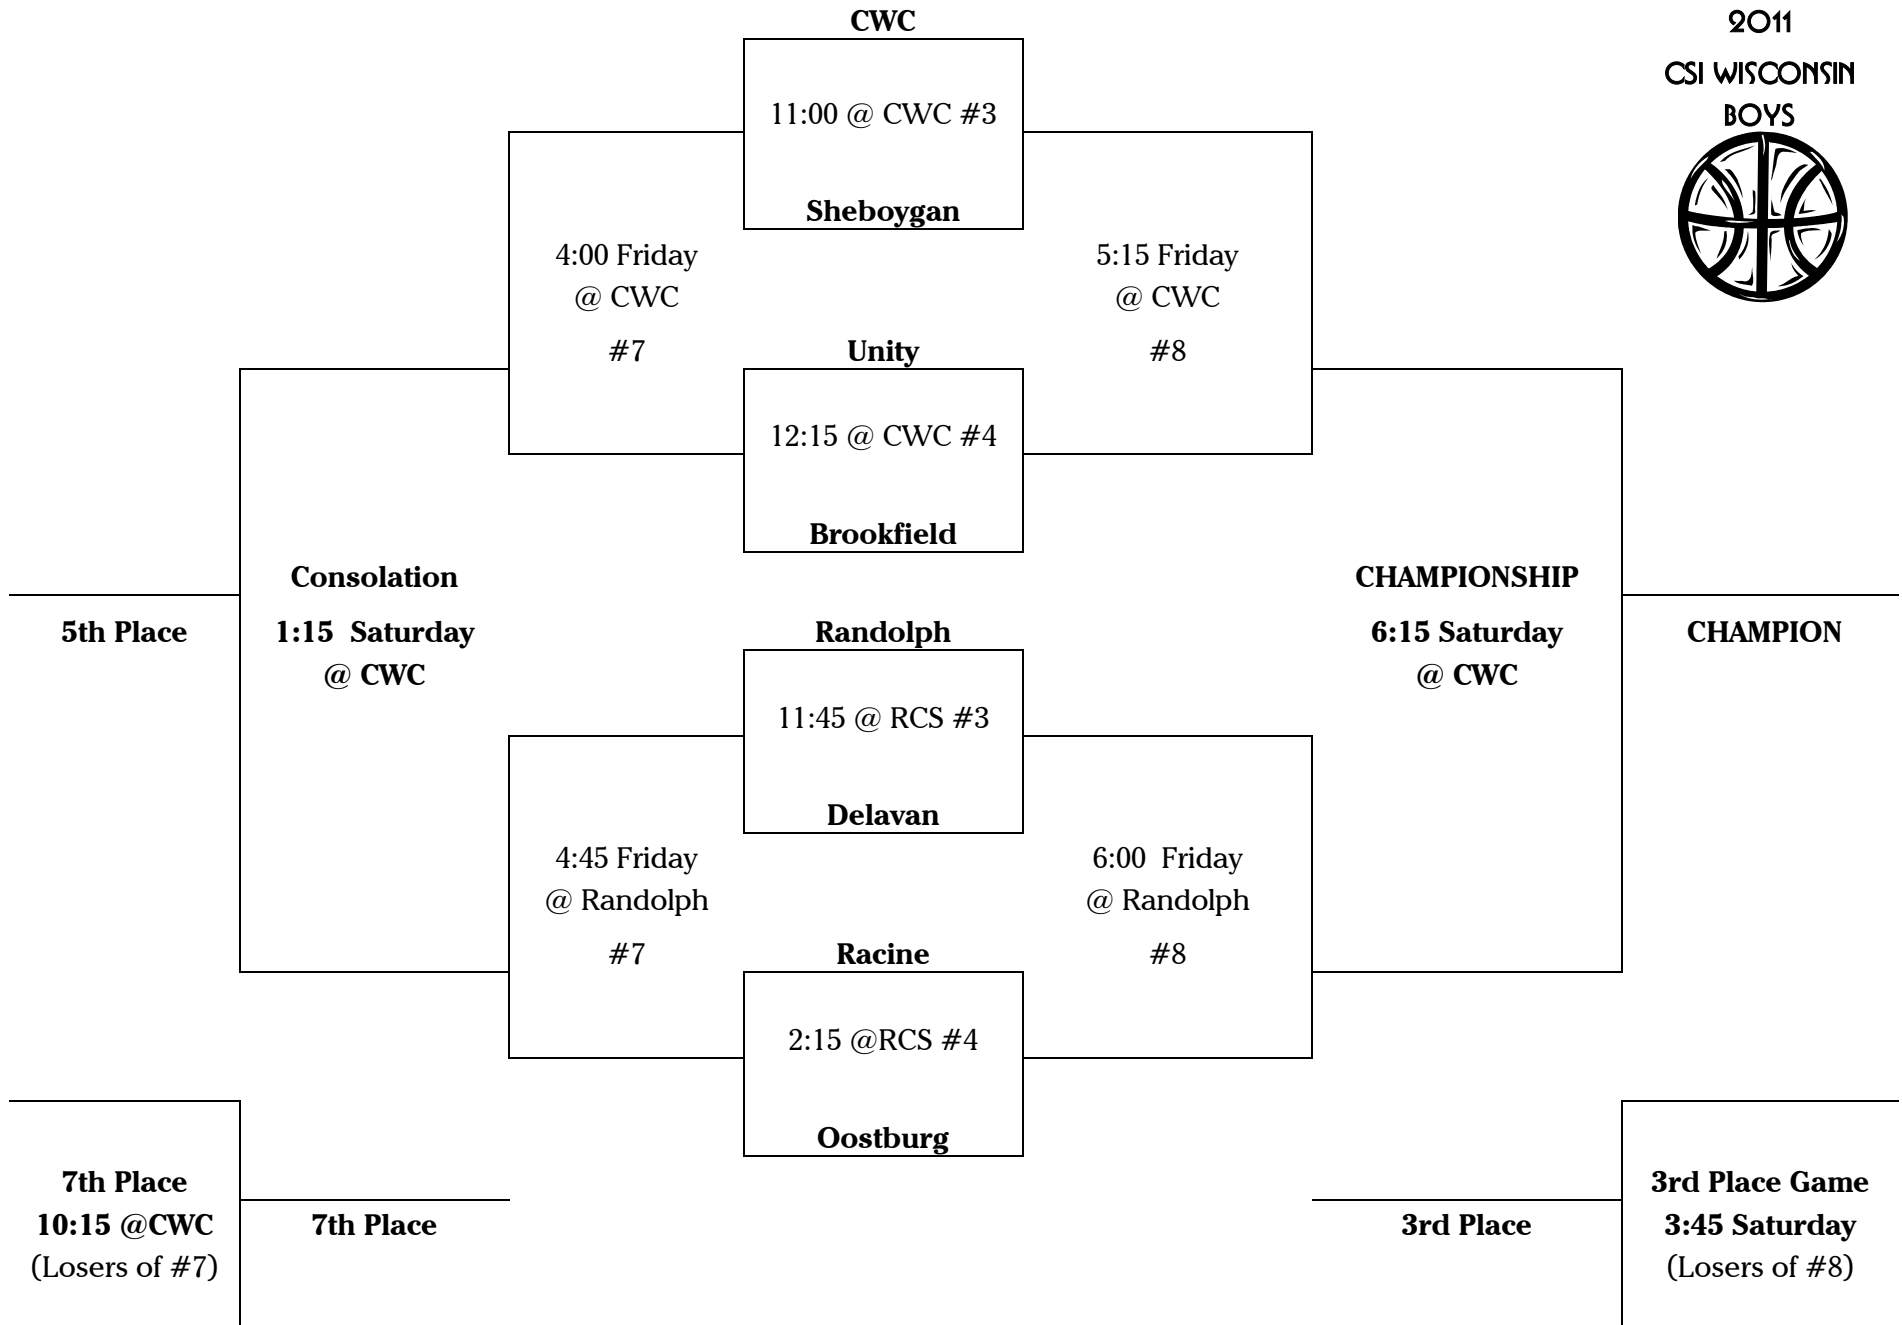

2011  
CSI WISCONSIN  
GIRLS

\*\*\*Praise & Worship Time will be held on Saturday at 11:30 AM

2011  
CSI WISCONSIN  
BOYS

\*\*\*Praise & Worship Time will be held on Saturday at 11:30 AM